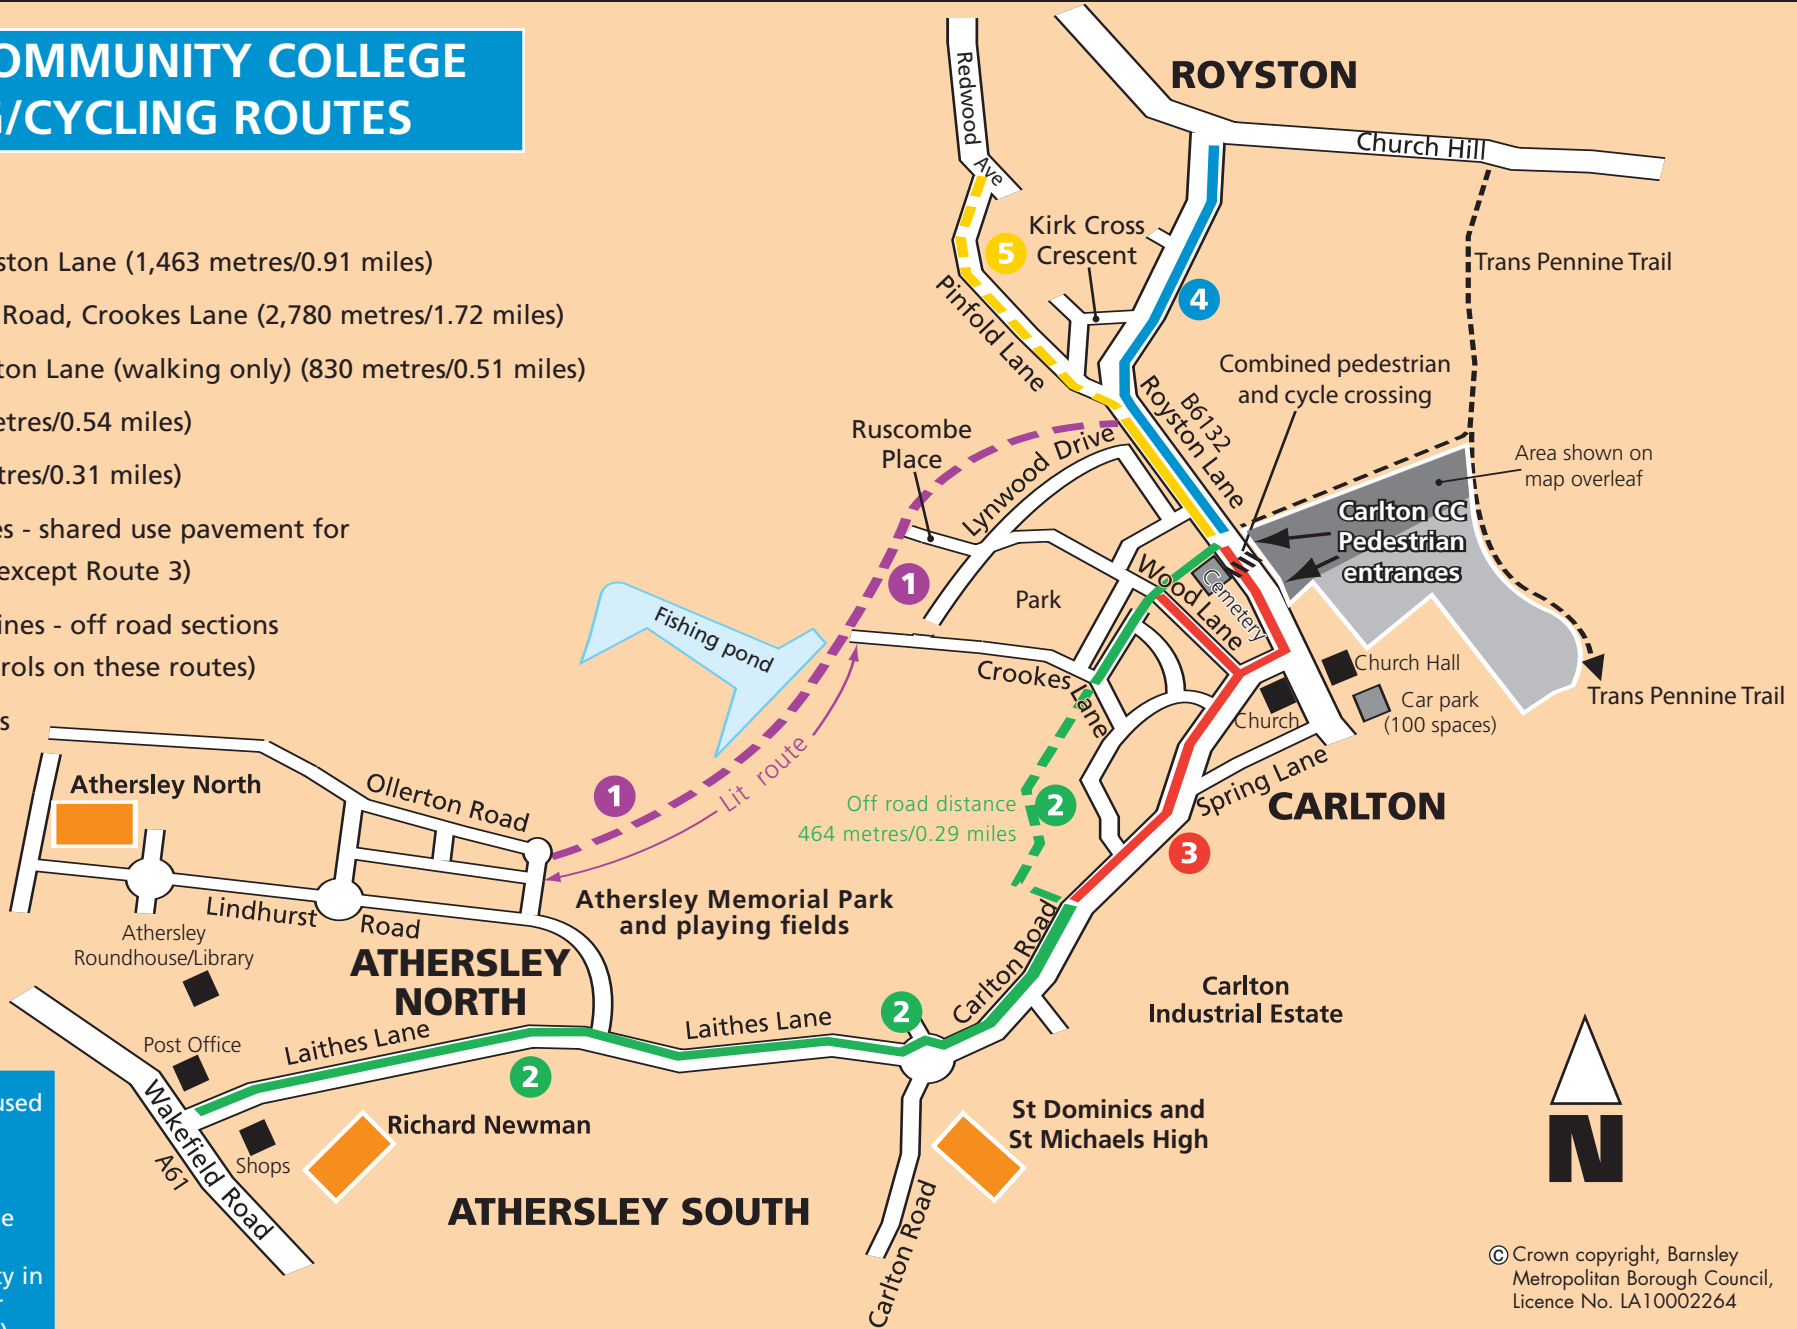

Carlton Community College

Carlton Community College is a new learning centre providing modern state-of-the-art facilities for all learners. The new college is located on Royston Lane and specialises in both science and the performing arts.

For school travel planning information visit:
www.barnsley.gov.uk/sustainableschooltravel
www.sustrans.org.uk/schooltravel

CARLTON COMMUNITY COLLEGE

CARLTON COMMUNITY COLLEGE WALKING/CYCLING ROUTES

KEY

- 1** Ollerton Road to Royston Lane (1,463 metres/0.91 miles)
- 2** Laithes Lane, Carlton Road, Crookes Lane (2,780 metres/1.72 miles)
- 3** Carlton Road to Royston Lane (walking only) (830 metres/0.51 miles)
- 4** Royston Lane (870 metres/0.54 miles)
- 5** Pinfold Lane (501 metres/0.31 miles)

 All coloured solid lines - shared use pavement for walking and cycling (except Route 3)

 All coloured broken lines - off road sections (there are access controls on these routes)

 Other school locations

These routes are not to be used by unauthorised motor vehicles/motorcycles. Please report any illegal use to the Royston police station on the golden line number **01226 736361** (answerphone facility in operation. Please leave your message and contact details).