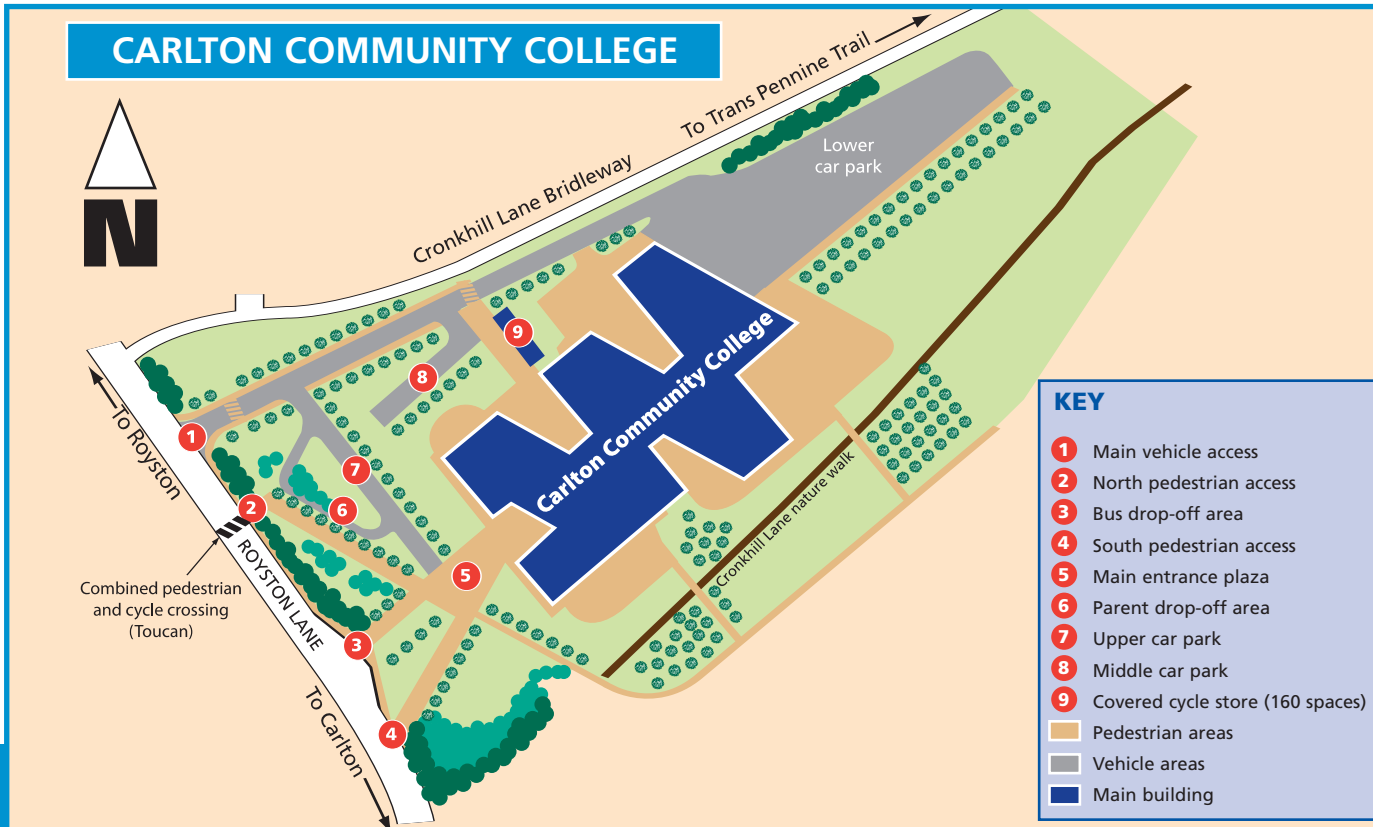

Carlton Community College

Carlton Community College is a new learning centre providing modern state-of-the-art facilities for all learners. The new college is located on Royston Lane and specialises in both science and the performing arts.

For school travel planning information visit:
www.barnsley.gov.uk/sustainableschooltravel
www.sustrans.org.uk/schooltravel

CARLTON COMMUNITY COLLEGE

CARLTON COMMUNITY COLLEGE WALKING/CYCLING ROUTES

KEY

- 1** Ollerton Road to Royston Lane (1,463 metres/0.91 miles)
- 2** Laithes Lane, Carlton Road, Crookes Lane (2,780 metres/1.72 miles)
- 3** Carlton Road to Royston Lane (walking only) (830 metres/0.51 miles)
- 4** Royston Lane (870 metres/0.54 miles)
- 5** Pinfold Lane (501 metres/0.31 miles)

 All coloured solid lines - shared use pavement for walking and cycling (except Route 3)

 All coloured broken lines - off road sections (there are access controls on these routes)

 Other school locations

These routes are not to be used by unauthorised motor vehicles/motorcycles. Please report any illegal use to the Royston police station on the golden line number **01226 736361** (answerphone facility in operation. Please leave your message and contact details).