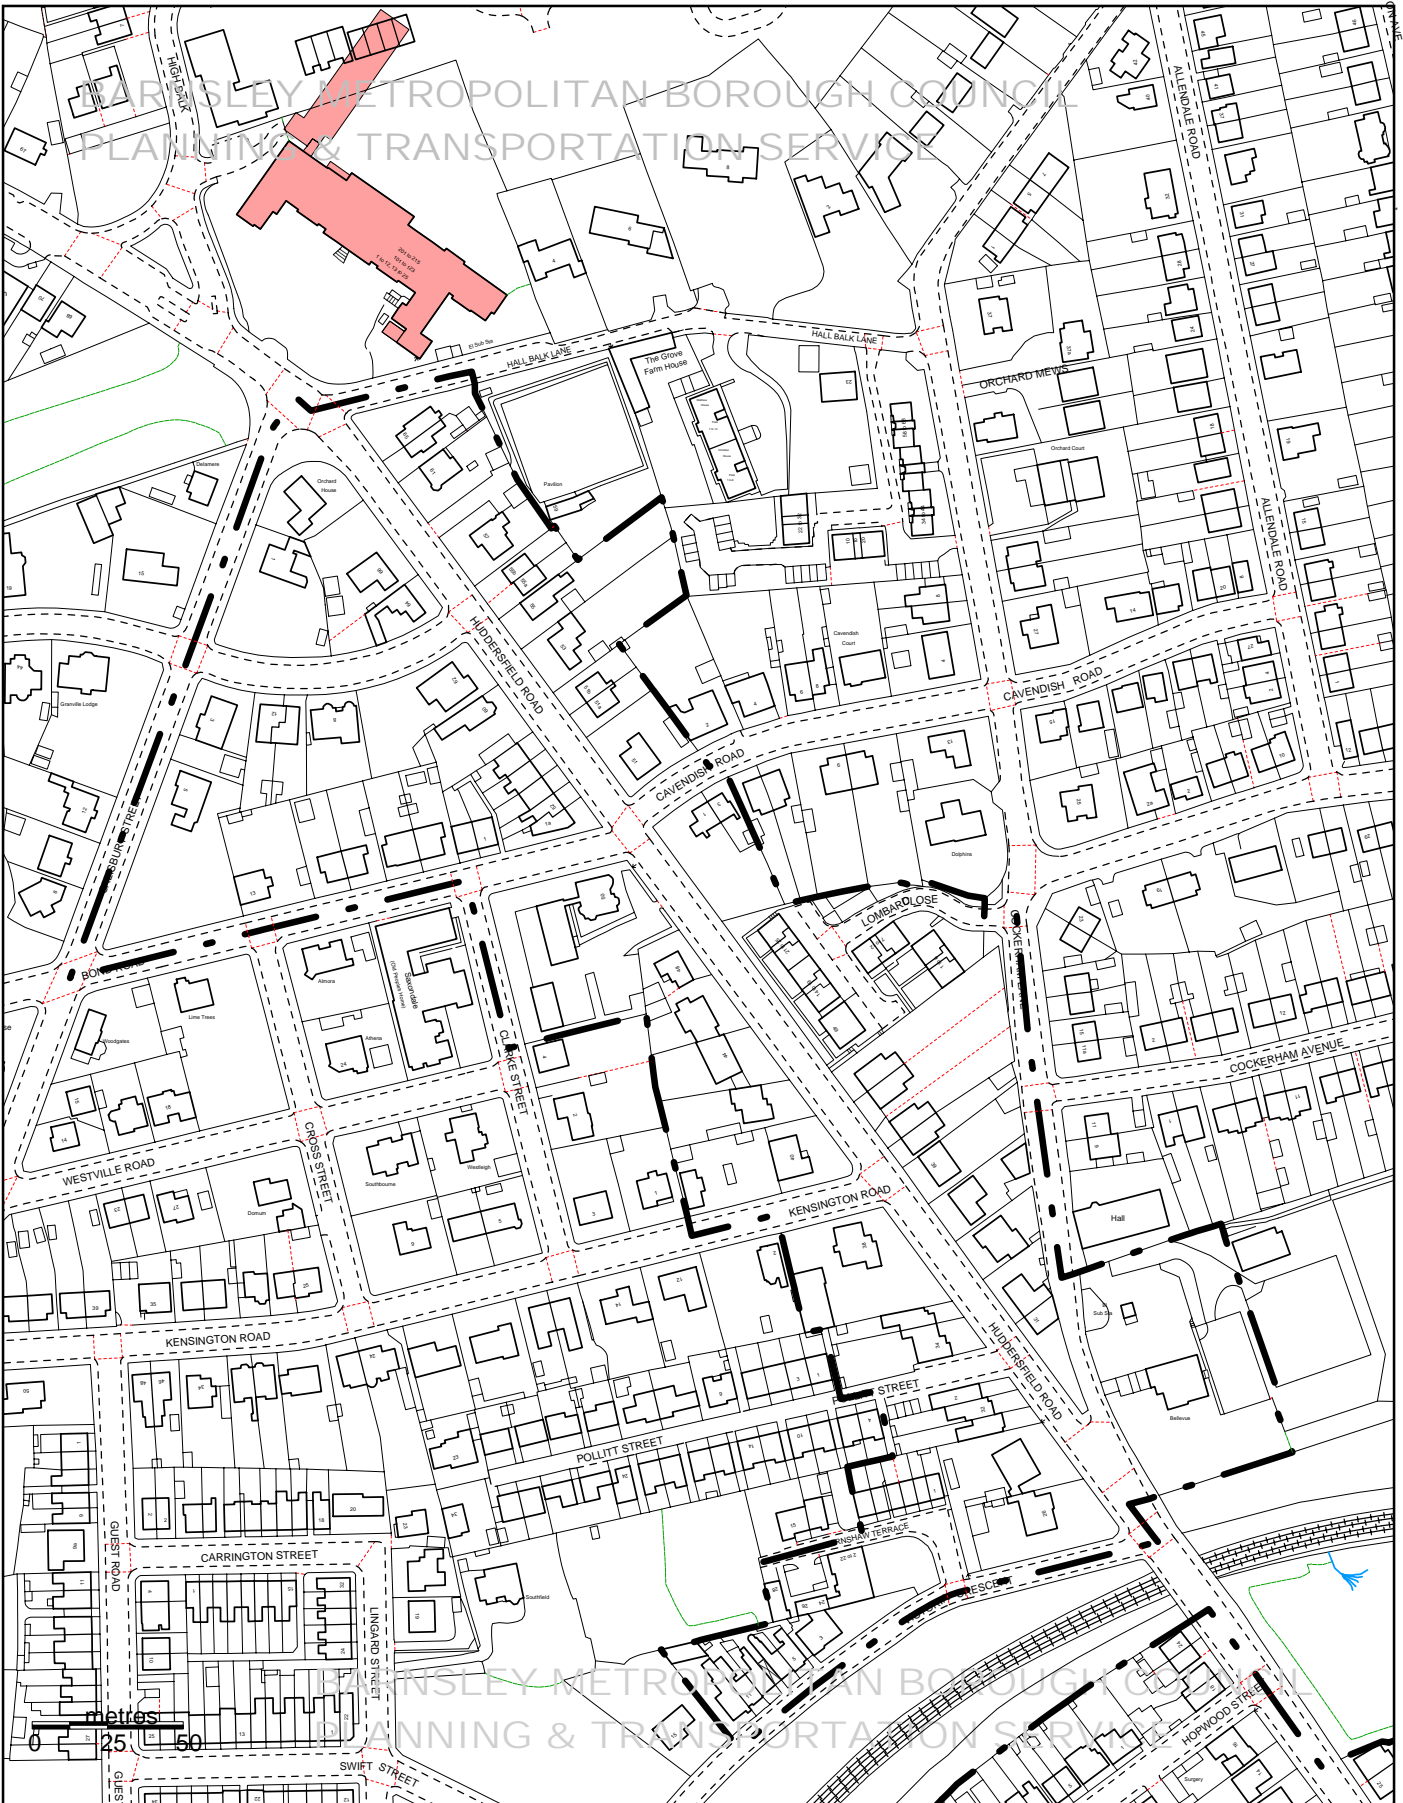

Reproduced from the Ordnance Survey mapping with the permission of Her Majesty's Stationery Office. Crown Copyright. Unauthorised reproduction infringes Crown Copyright and may lead to prosecution or civil proceedings. Barnsley Metropolitan Borough Council, Licence number 100022264, 2004.

**Scale 1:2500 @ A4**

OS Sheet:

Drawn by: TC

Date: 20/09/2007

**Huddersfield Road Conservation Area**

**BARNLSLEY**  
Metropolitan Borough Council

**Planning and Transportation Service**  
Assistant Director: Ruth Middleton, BA(Hons), DipSurv, MRTPI  
PO Box 604, Barnsley, S70 9FE  
Tel: (01226) 770770 Fax: (01226) 772599