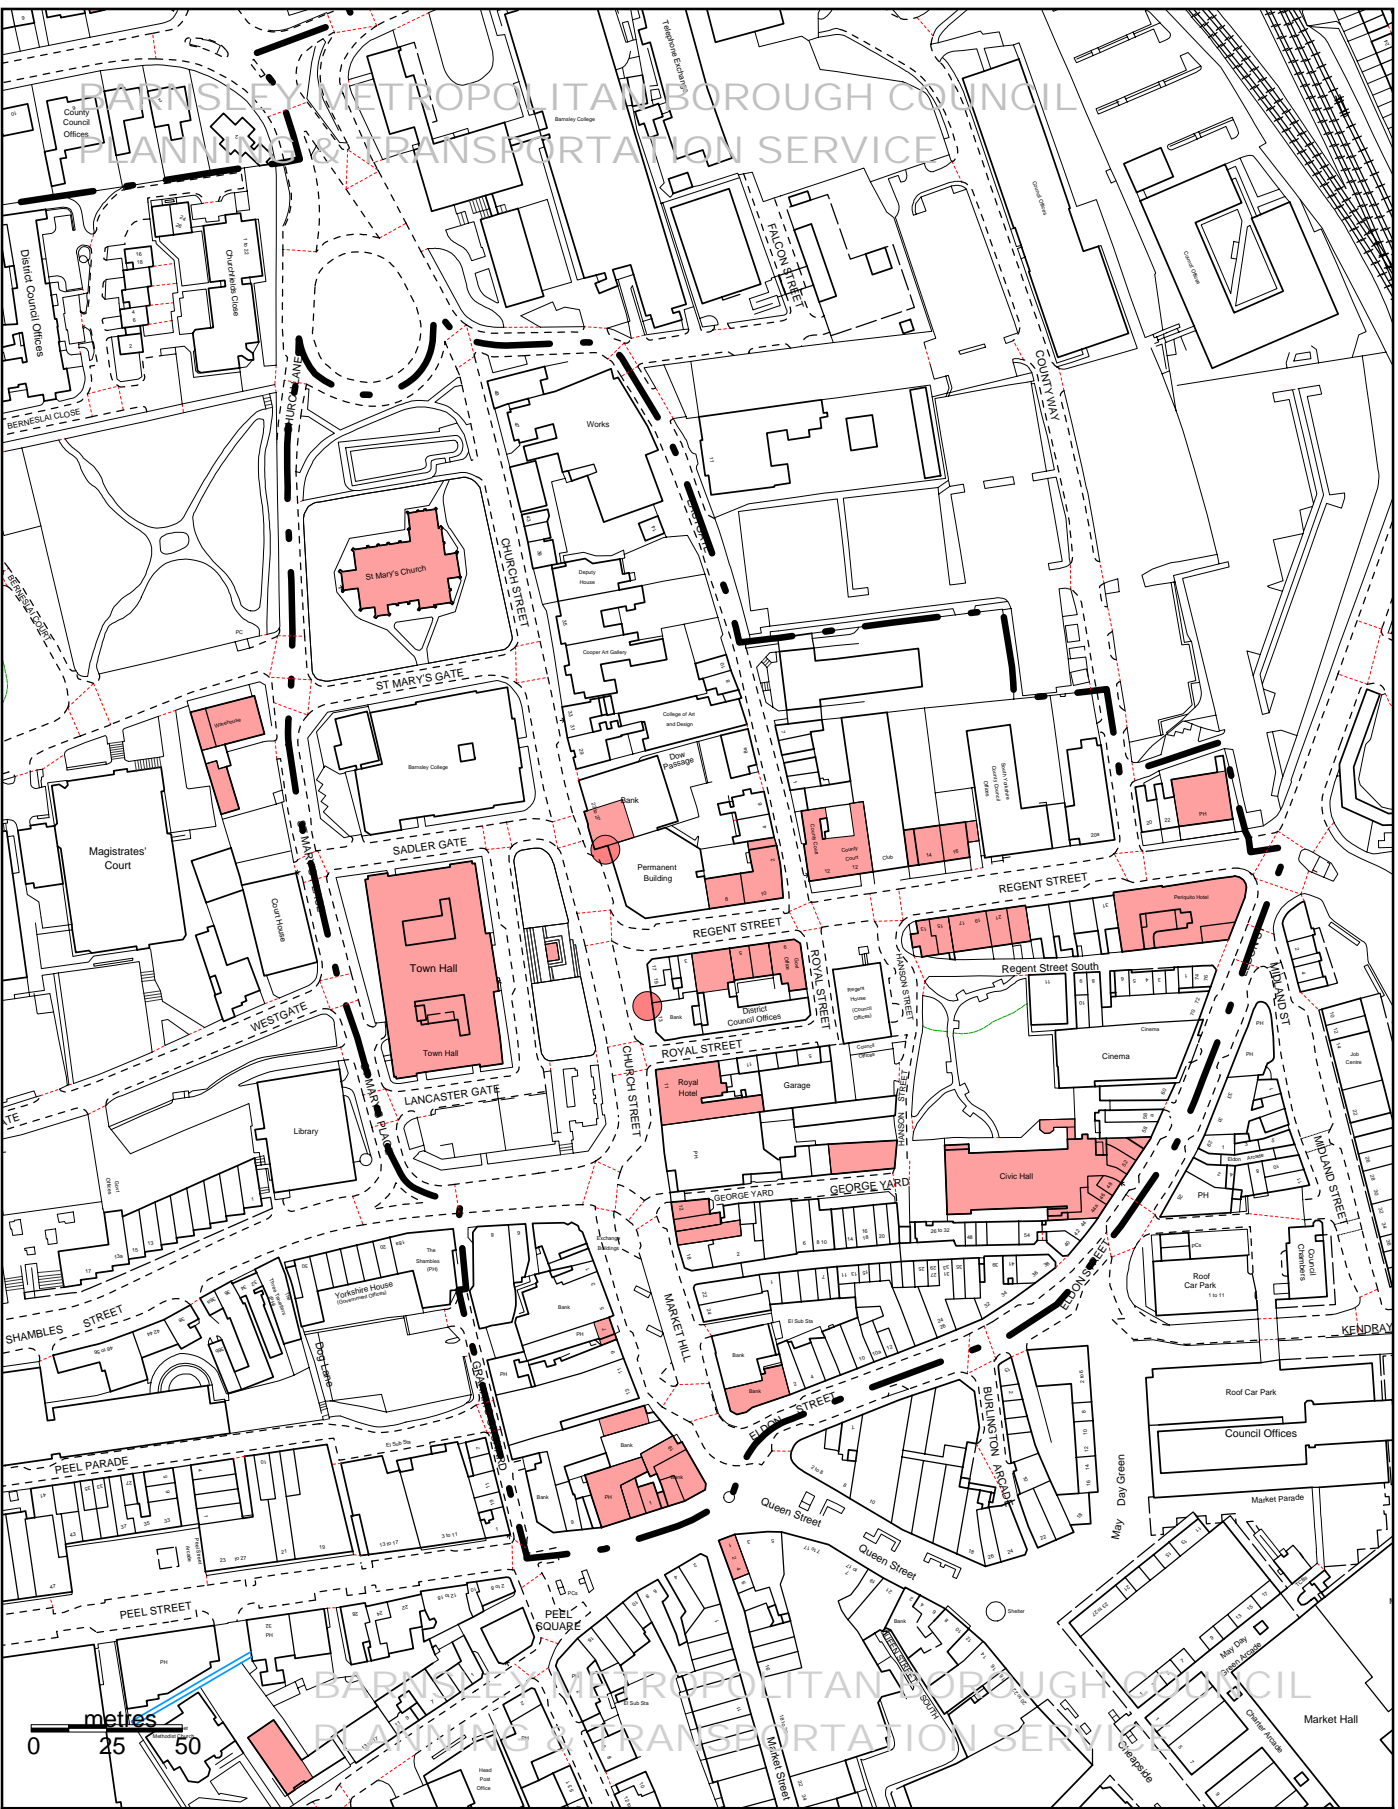

Reproduced from the Ordnance Survey mapping with the permission of Her Majesty's Stationery Office. Crown Copyright. Unauthorised reproduction infringes Crown Copyright and may lead to prosecution or civil proceedings. Barnsley Metropolitan Borough Council, Licence number 100022264, 2004.

<p>Scale 1:2500 at A4</p>	<p>Regent Street/Church Street/ Market Hill Conservation Area</p>	 <p>BARNESLEY Metropolitan Borough Council</p>
<p>Drawn by: TC</p> <p>Date: 20/09/2007</p>		<p>Planning and Transportation Service Assistant Director: Ruth Middleton, BA(Hons), DipSurv, MRTPI PO Box 604, Barnsley, S70 9FE Tel: (01226) 770770 Fax: (01226) 772599</p>