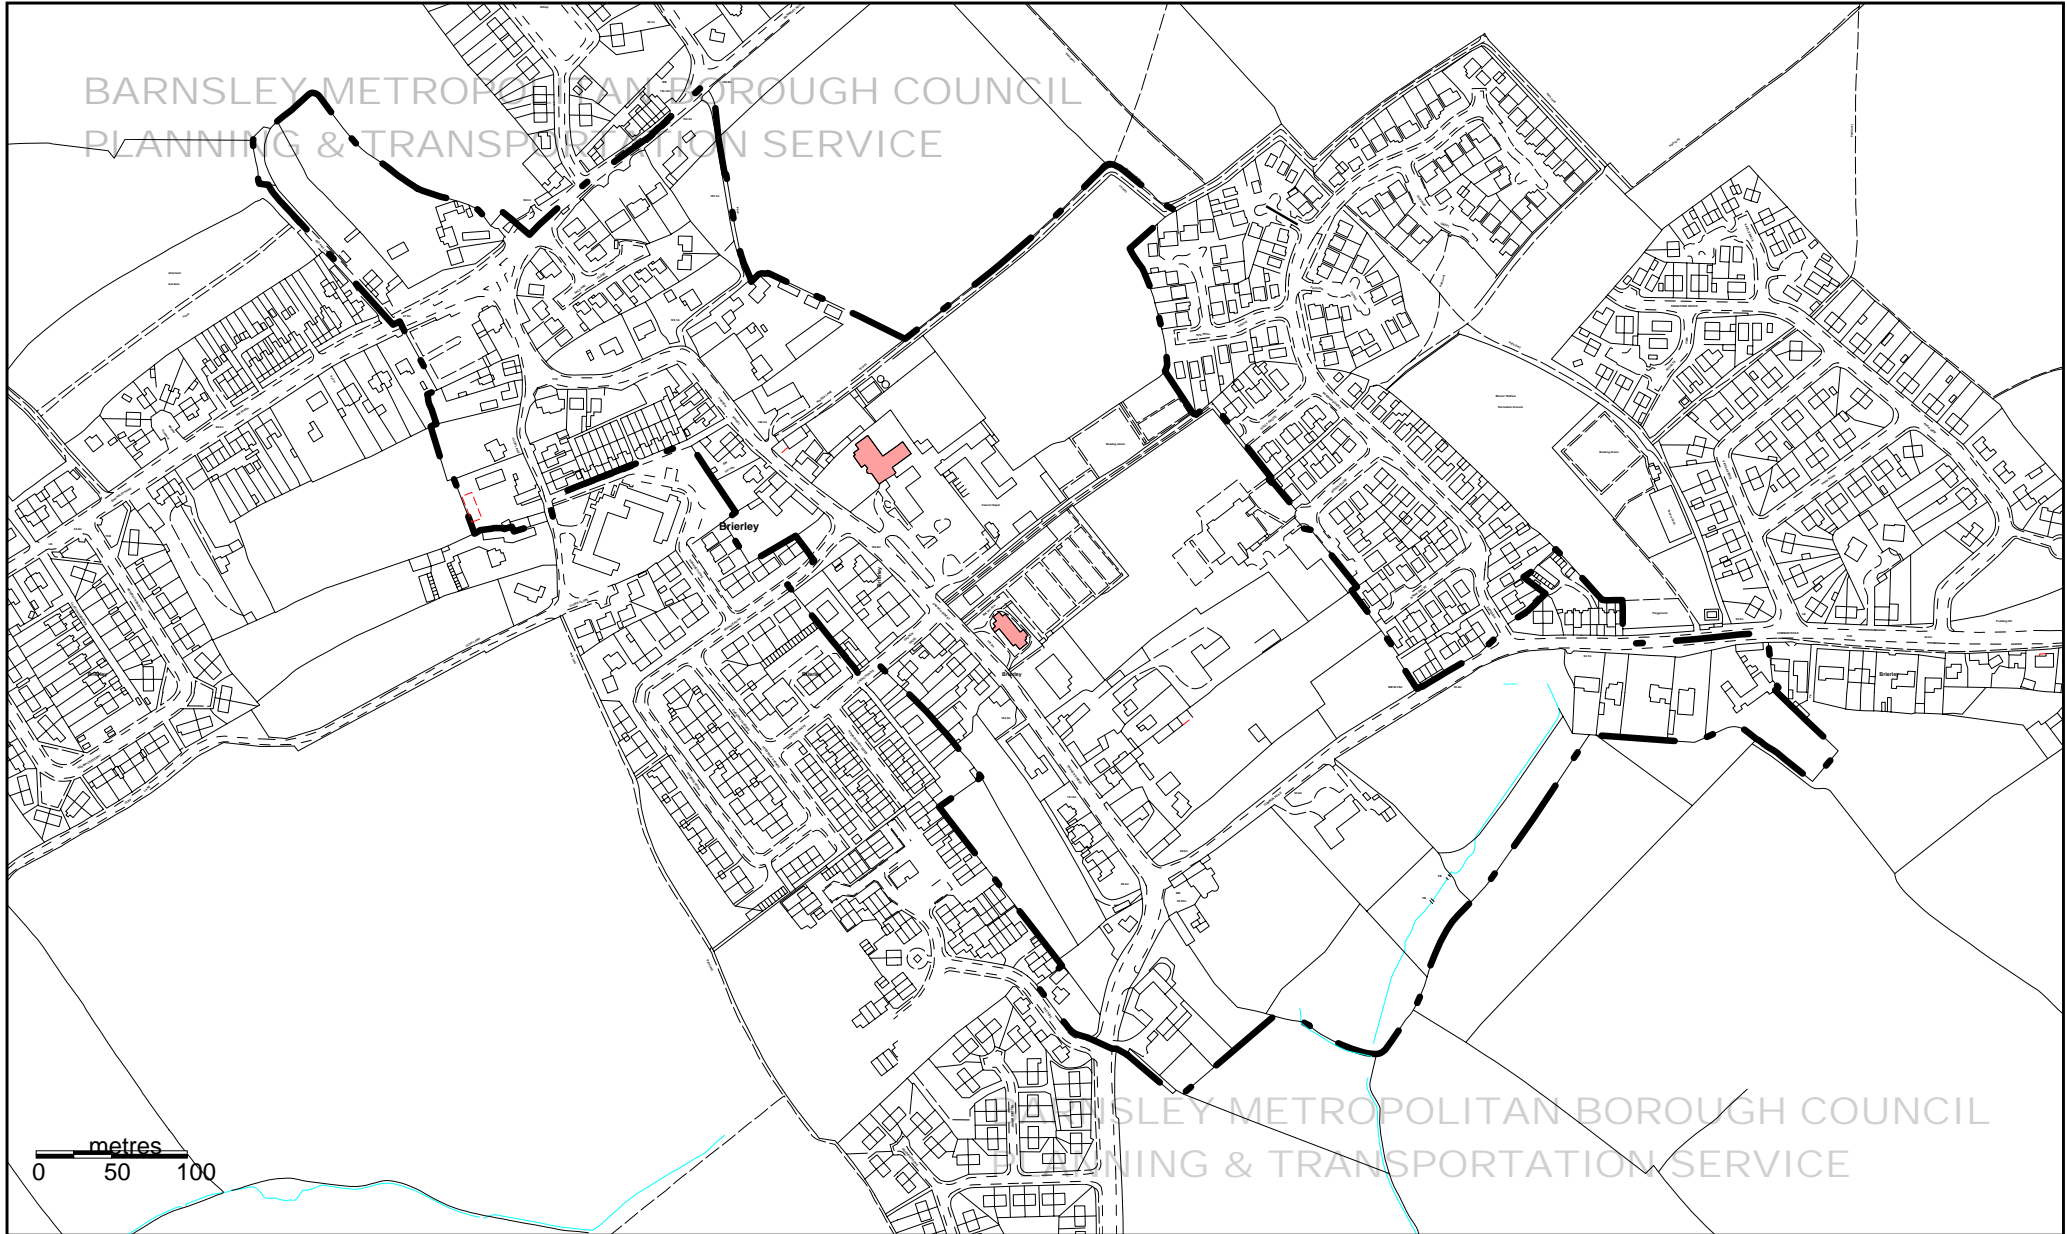

BARNLSLEY METROPOLITAN BOROUGH COUNCIL
PLANNING & TRANSPORTATION SERVICE

BARNLSLEY METROPOLITAN BOROUGH COUNCIL
PLANNING & TRANSPORTATION SERVICE

Scale 1:5000 @ A4

Drawn by: TC

Brierley Conservation Area

Date: 20/09/2007

BARNLSLEY
Metropolitan Borough Council

Planning and Transportation Service

Assistant Director: Ruth Middleton, BA(Hons), DipSurv, MRTPI
PO Box 604, Barnsley. S70 9FE
Tel: (01226) 770770 Fax: (01226) 772599