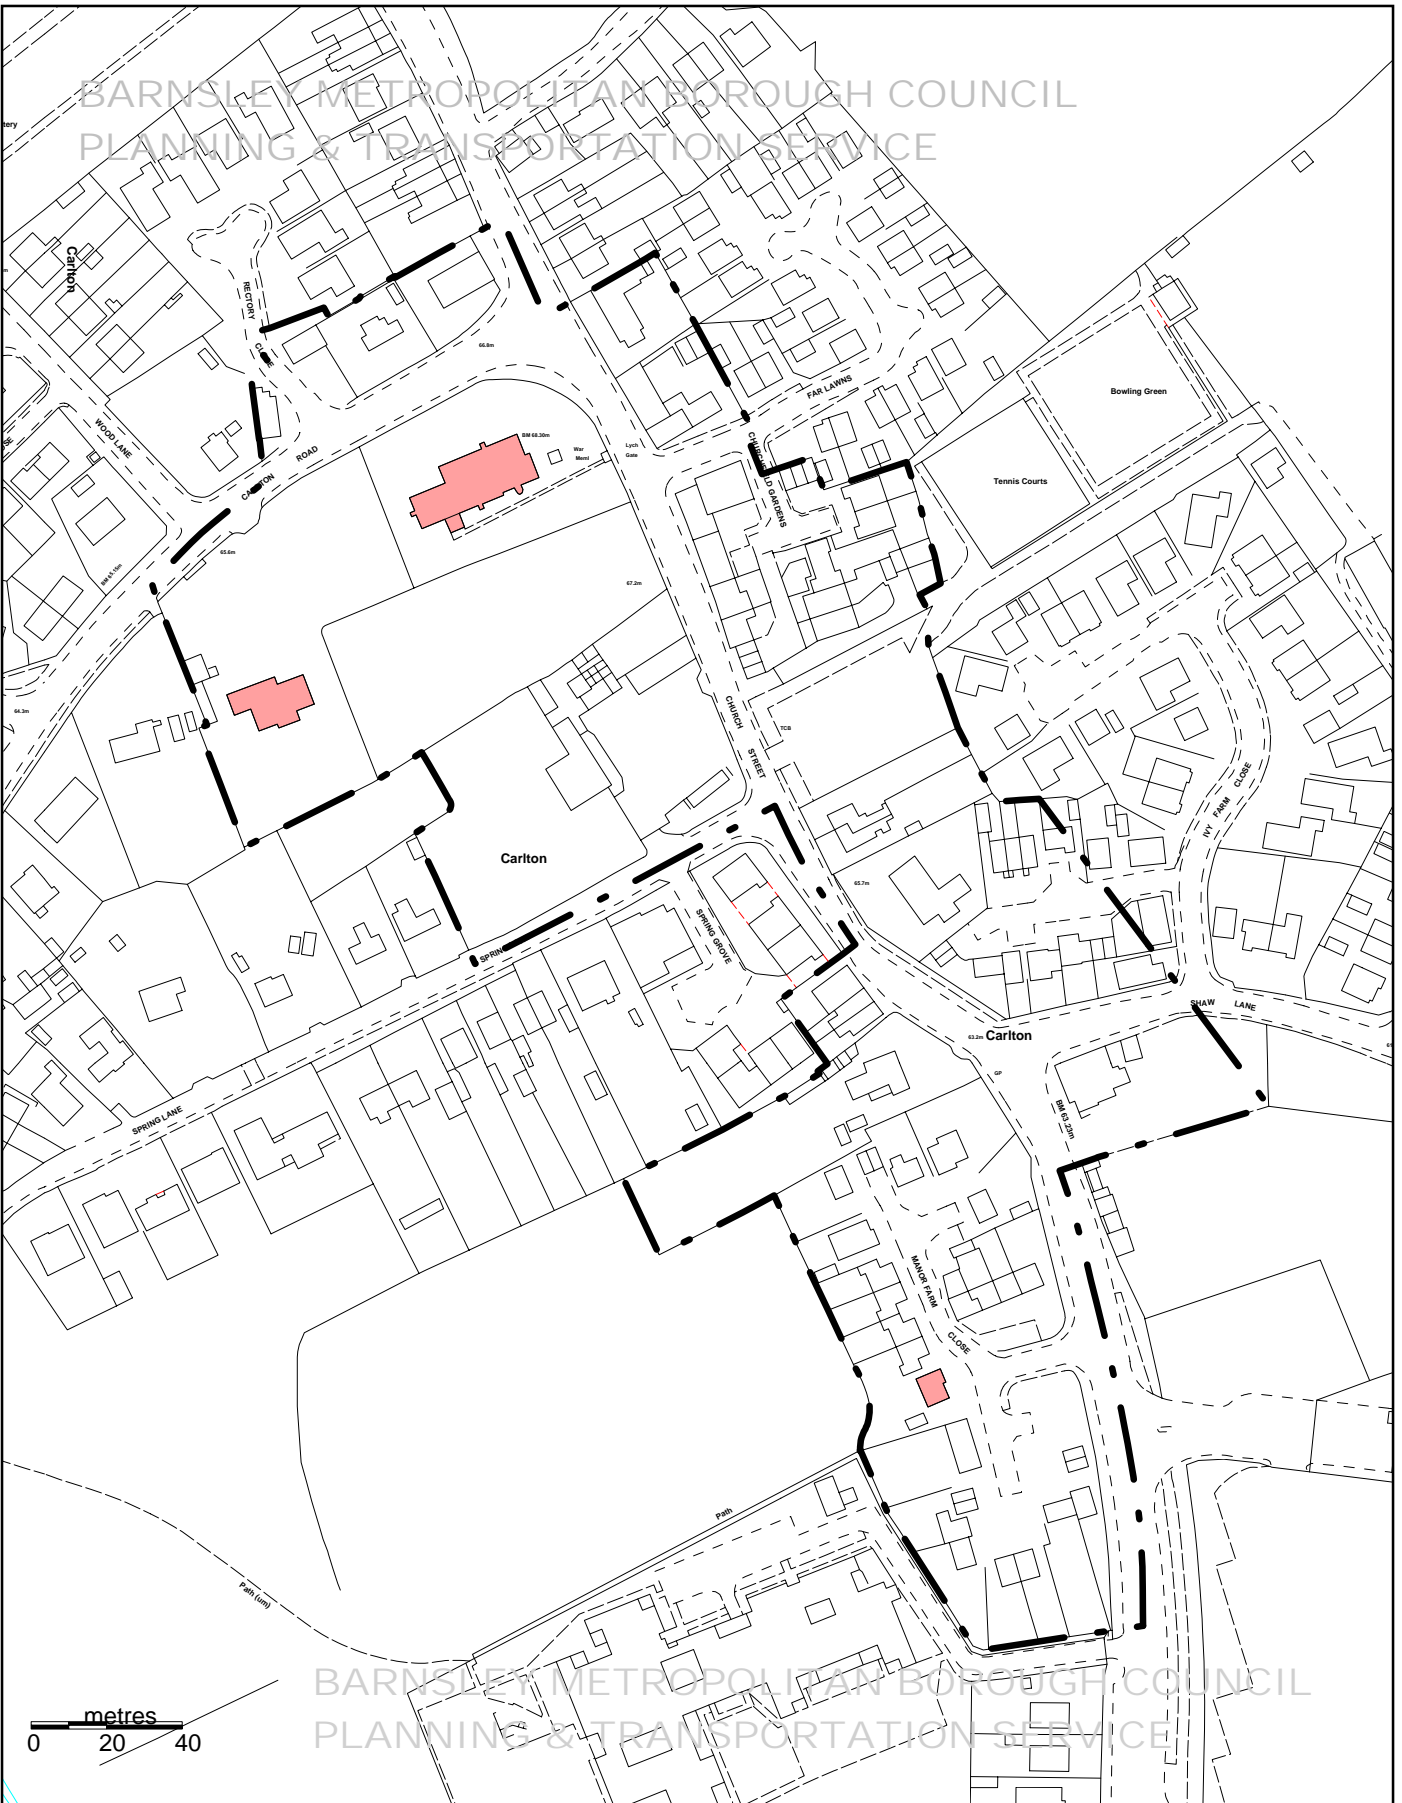

Reproduced from the Ordnance Survey mapping with the permission of Her Majesty's Stationery Office. Crown Copyright. Unauthorised reproduction infringes Crown Copyright and may lead to prosecution or civil proceedings. Barnsley Metropolitan Borough Council, Licence number 100022264, 2004.

<p>Scale 1:2000 @ A4</p>	<p>Carlton Conservation Area</p>	 <p>BARNSELEY Metropolitan Borough Council</p>
<p>Drawn by: TC</p> <p>Date: 20/09/2007</p>		<p>Planning and Transportation Service Assistant Director: Ruth Middleton, BA(Hons), DipSurv, MRTPI PO Box 604, Barnsley, S70 9FE Tel: (01226) 770770 Fax: (01226) 772599</p>