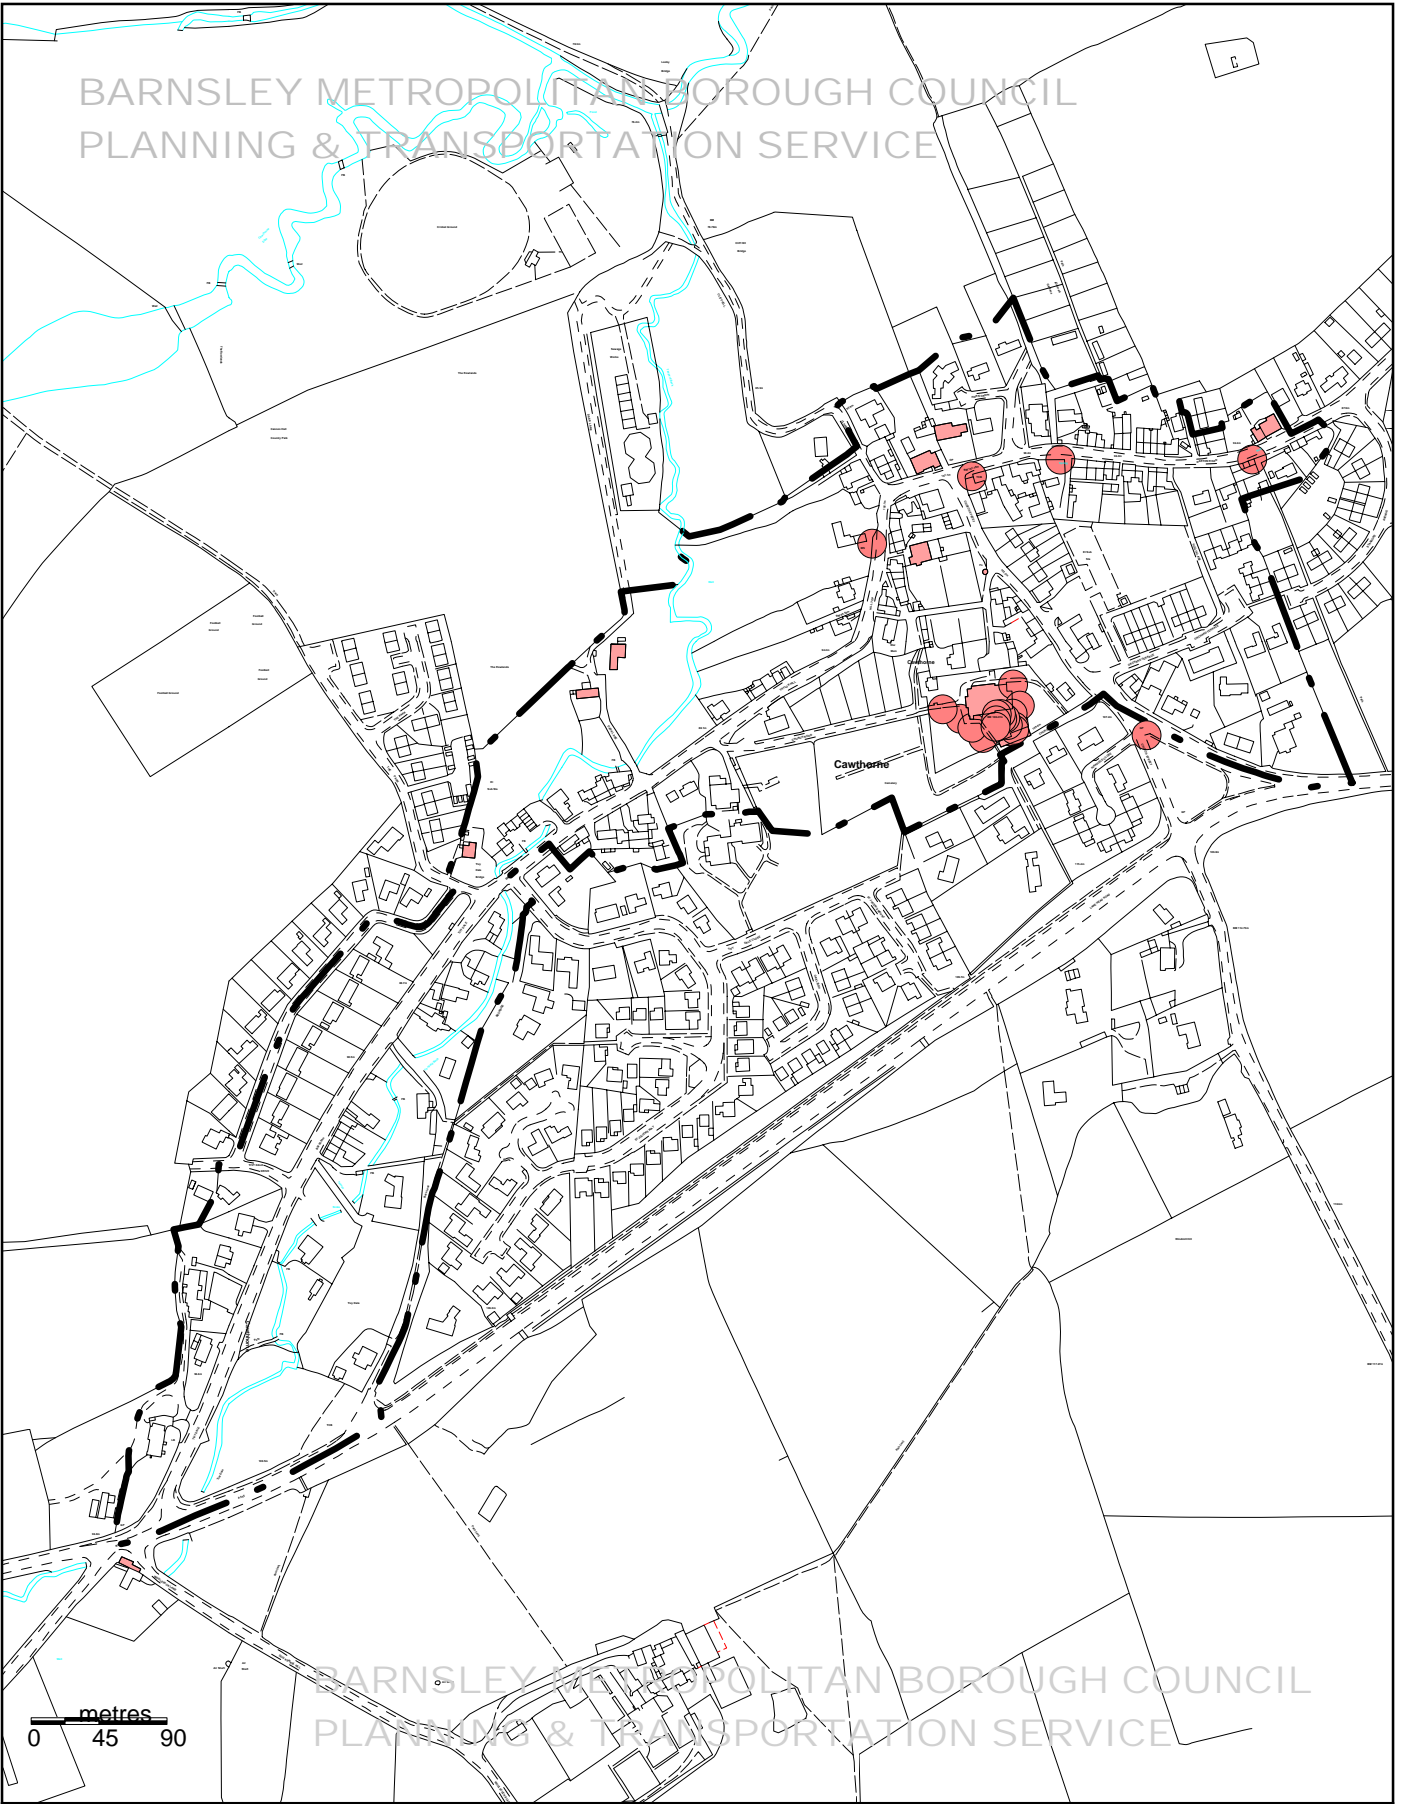

BARNSELY METROPOLITAN BOROUGH COUNCIL
PLANNING & TRANSPORTATION SERVICE

BARNSELY METROPOLITAN BOROUGH COUNCIL
PLANNING & TRANSPORTATION SERVICE

Scale 1:5000 @ A4

Cawthorne Conservation Area

BARNSELY
Metropolitan Borough Council

Drawn by: TC

Date: 20/09/2007

Planning and Transportation Service

Assistant Director: Ruth Middleton, BA(Hons), DipSurv, MRTPI
PO Box 604, Barnsley, S70 9FE
Tel: (01226) 770770 Fax: (01226) 772599