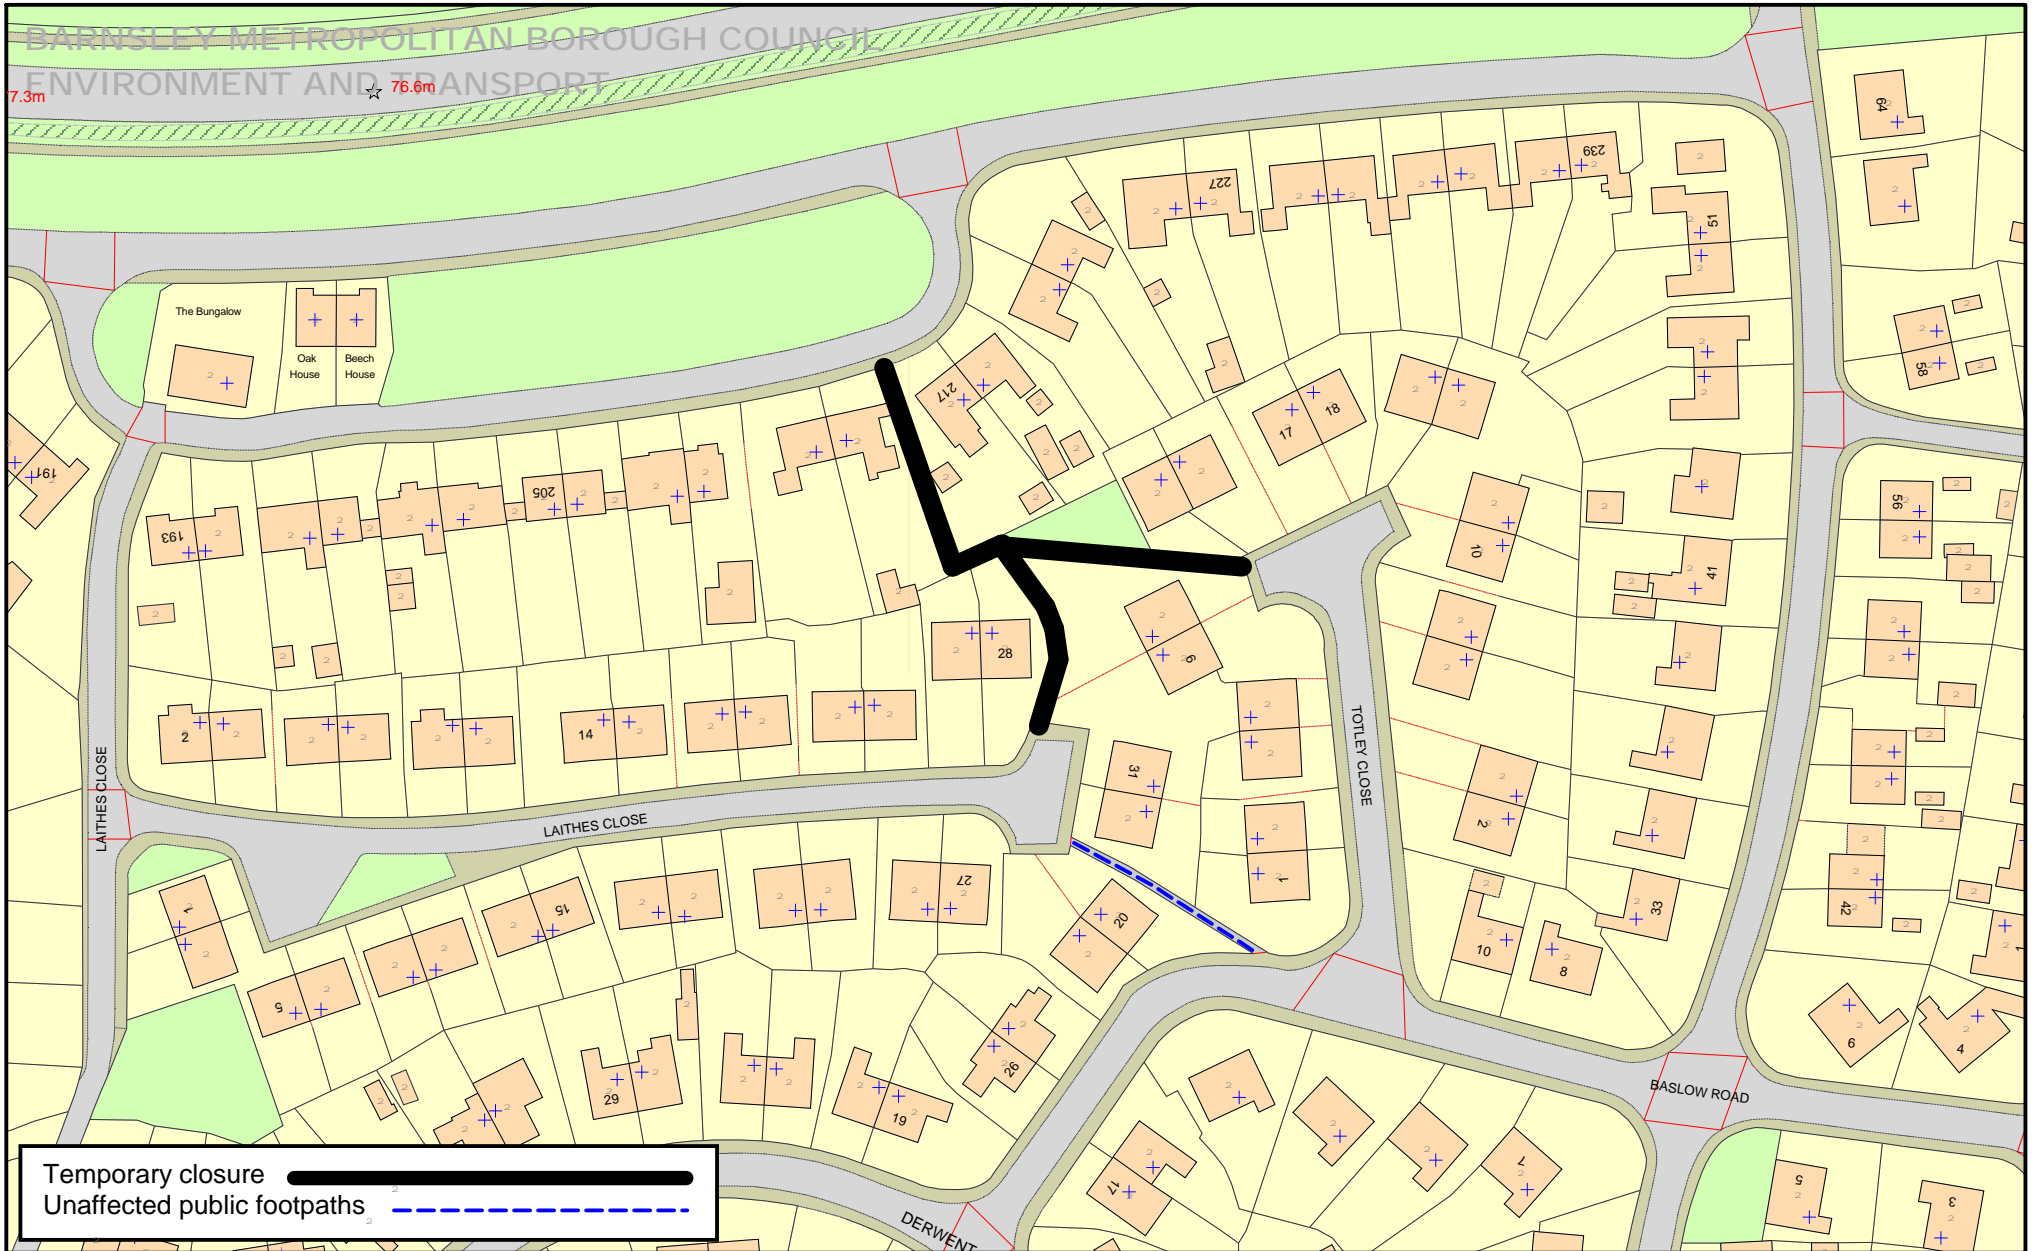

Layout width 267mm

**Temporary footpath closure:
16th April to 5th May (approx.)**