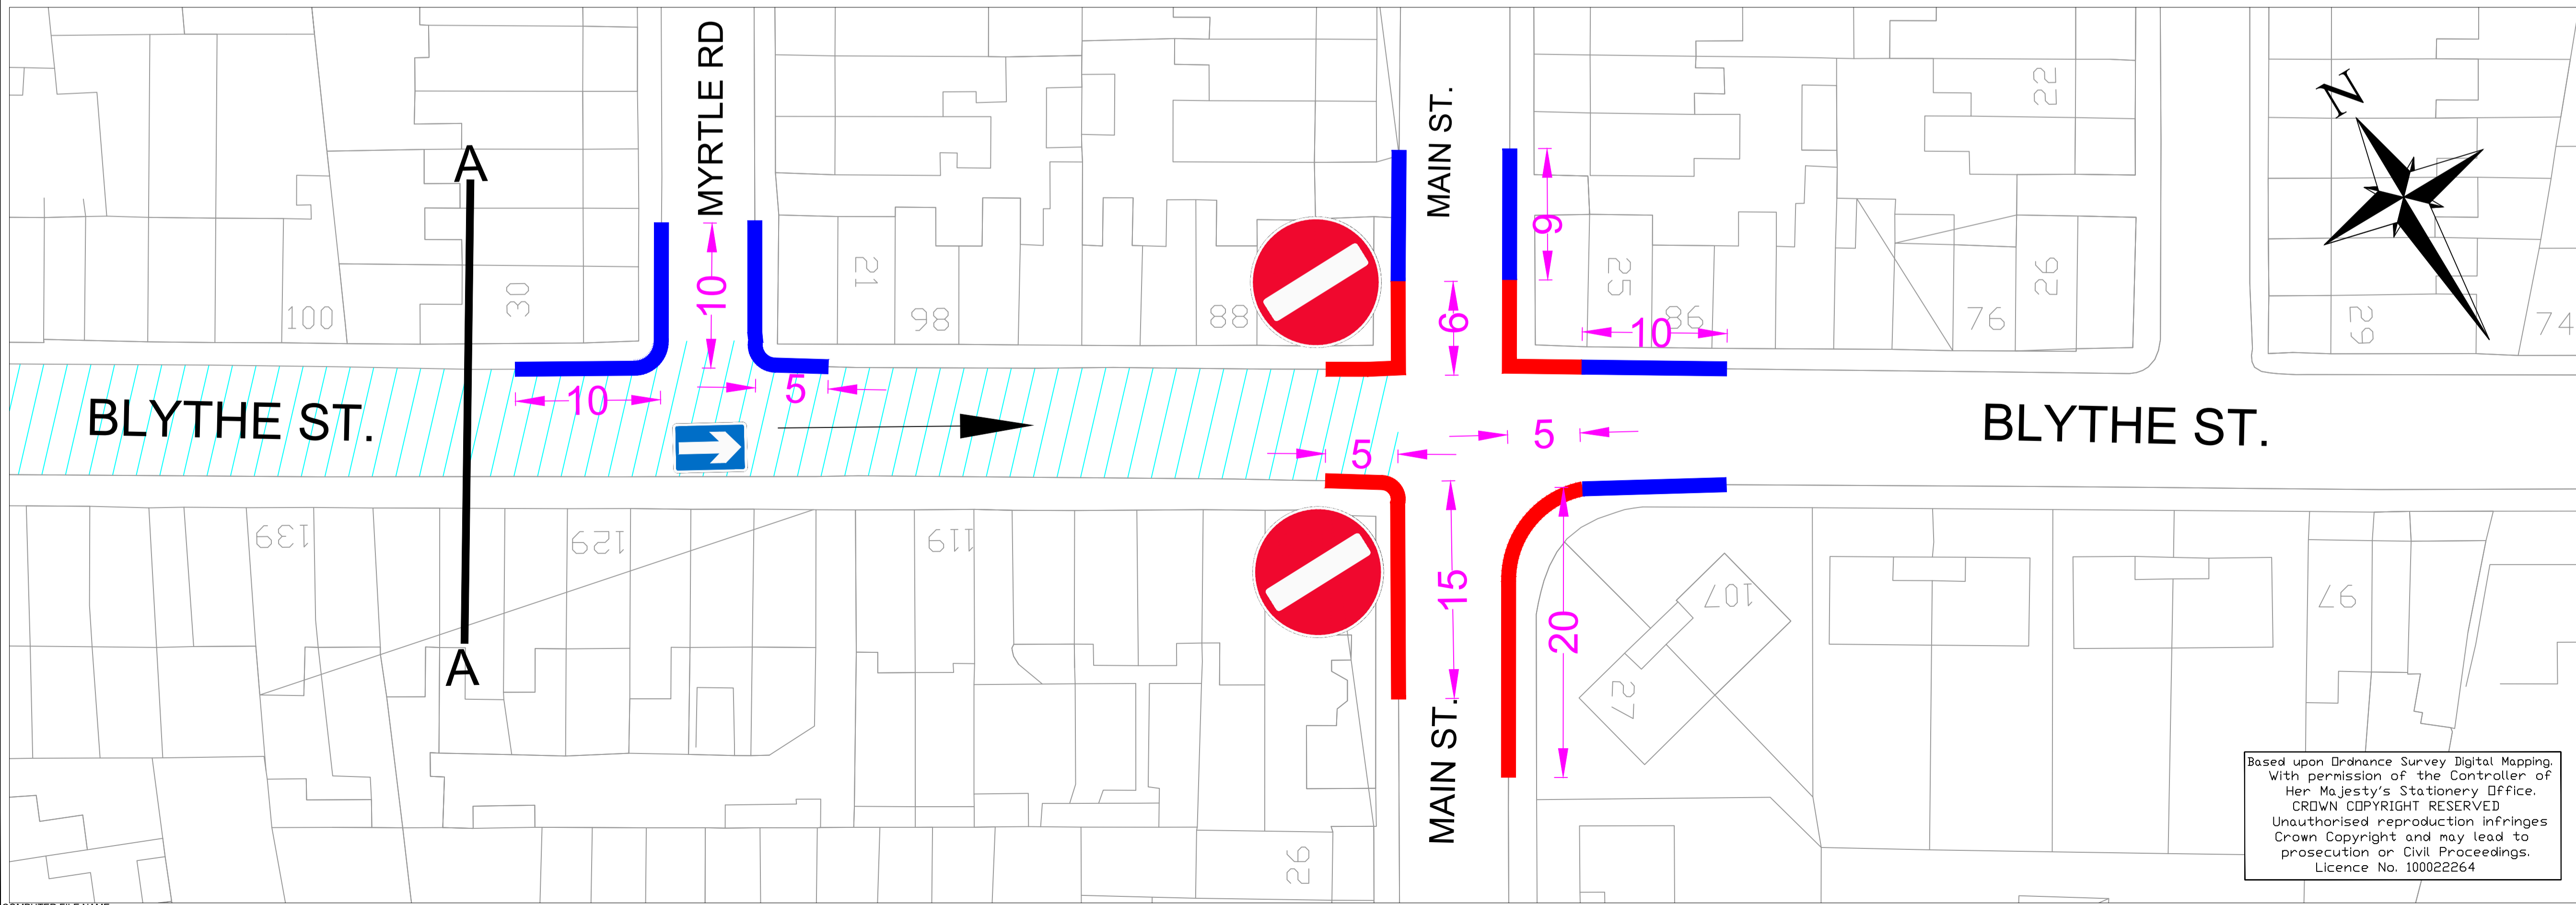

Key

 Existing "No waiting at any time" to be revoked

 Existing one way street.

 Existing "No waiting at any time" to be retained

 **BARNLSLEY**

Based upon Ordnance Survey Digital Mapping.
With permission of the Controller of
Her Majesty's Stationery Office.
CROWN COPYRIGHT RESERVED
Unauthorised reproduction infringes
Crown Copyright and may lead to
prosecution or Civil Proceedings.
Licence No. 100022264