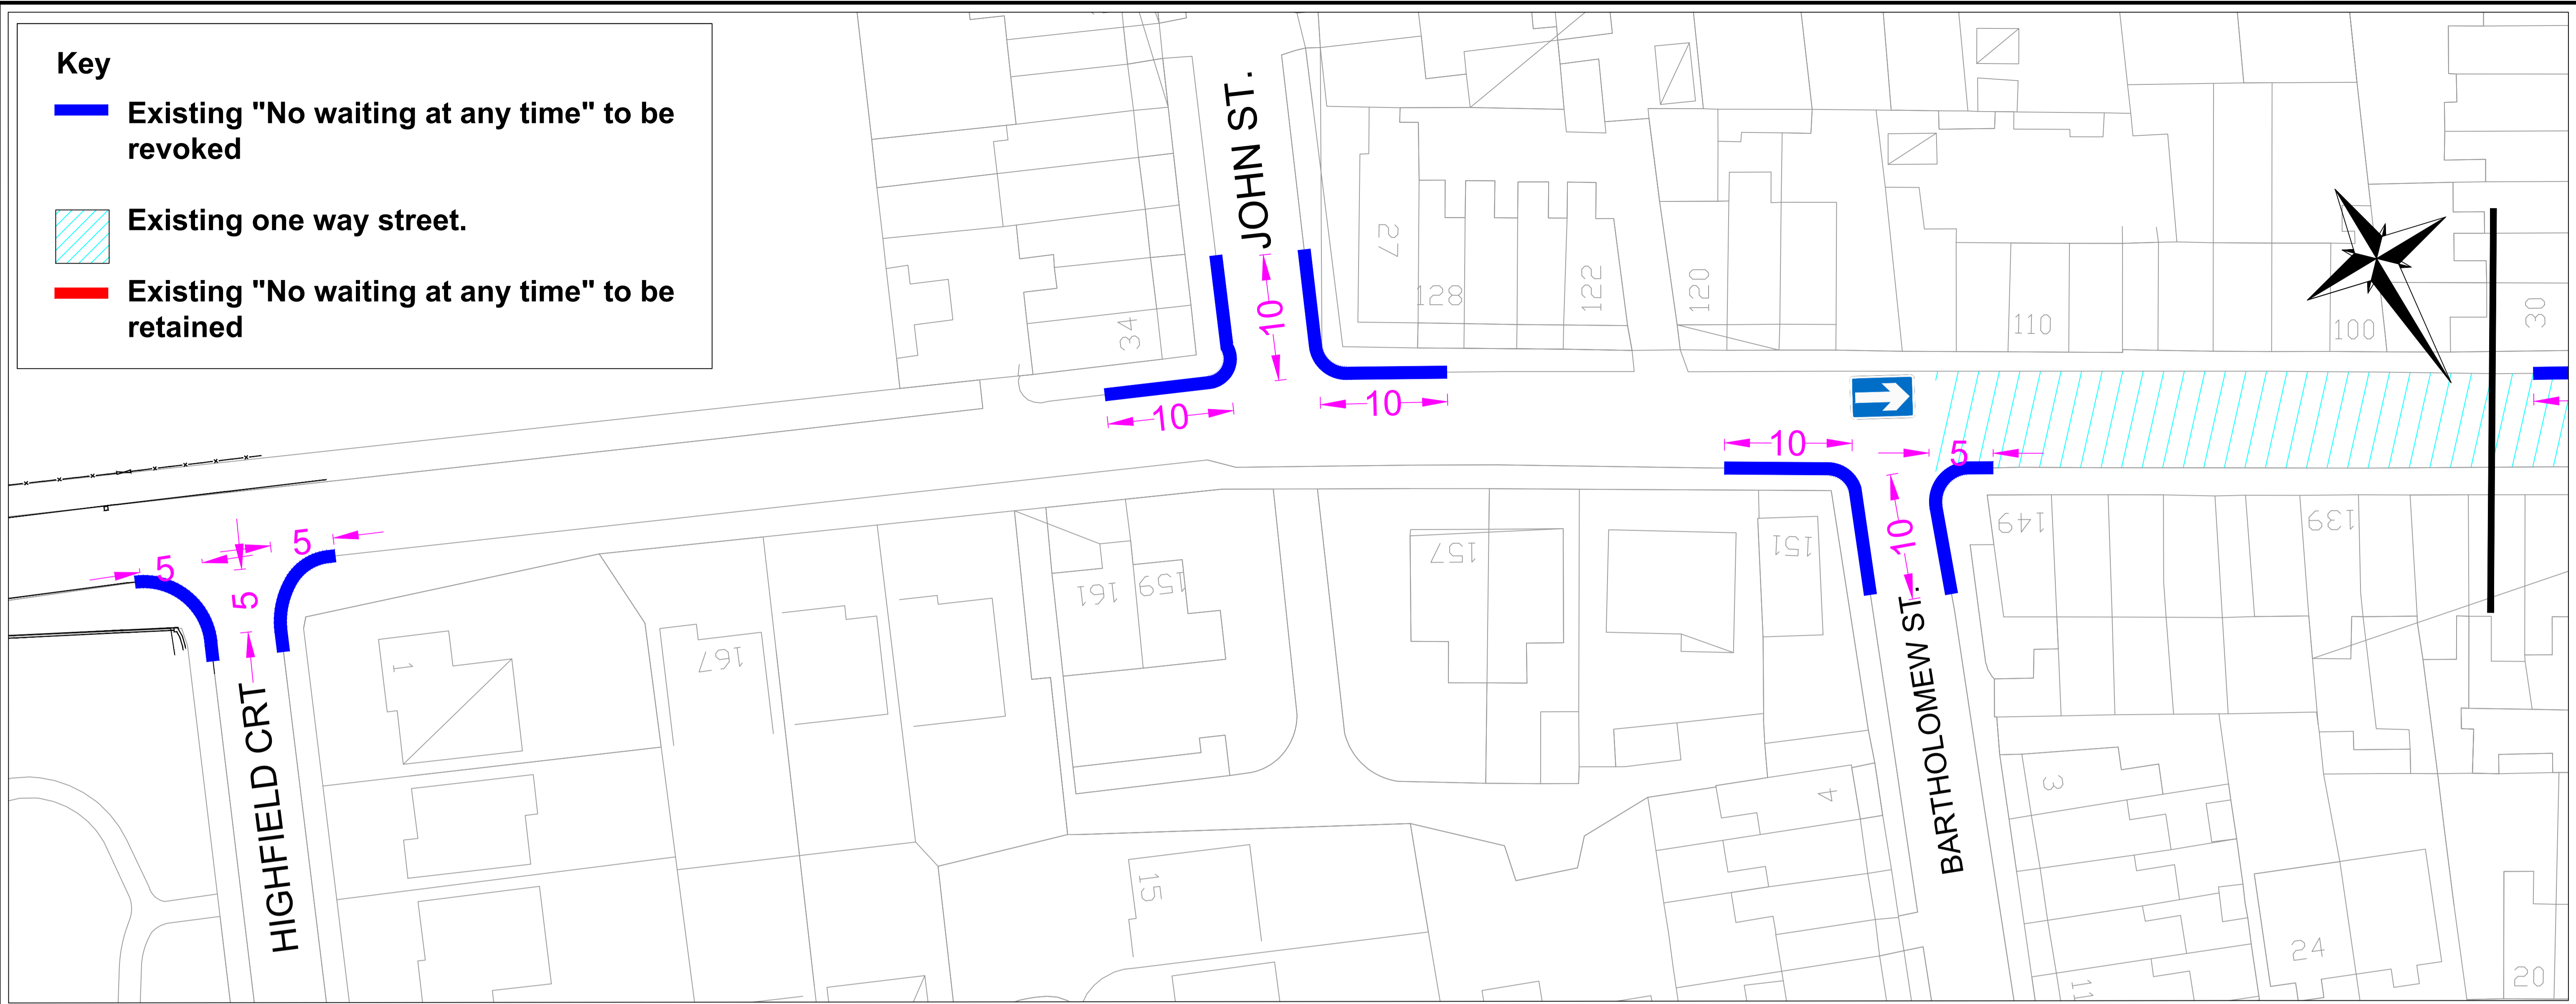

Key

 Existing "No waiting at any time" to be revoked

 Existing one way street.

 Existing "No waiting at any time" to be retained

 **BARNLSLEY**

Based upon Ordnance Survey Digital Mapping.
With permission of the Controller of
Her Majesty's Stationery Office.
CROWN COPYRIGHT RESERVED
Unauthorised reproduction infringes
Crown Copyright and may lead to
prosecution or Civil Proceedings.
Licence No. 100022264