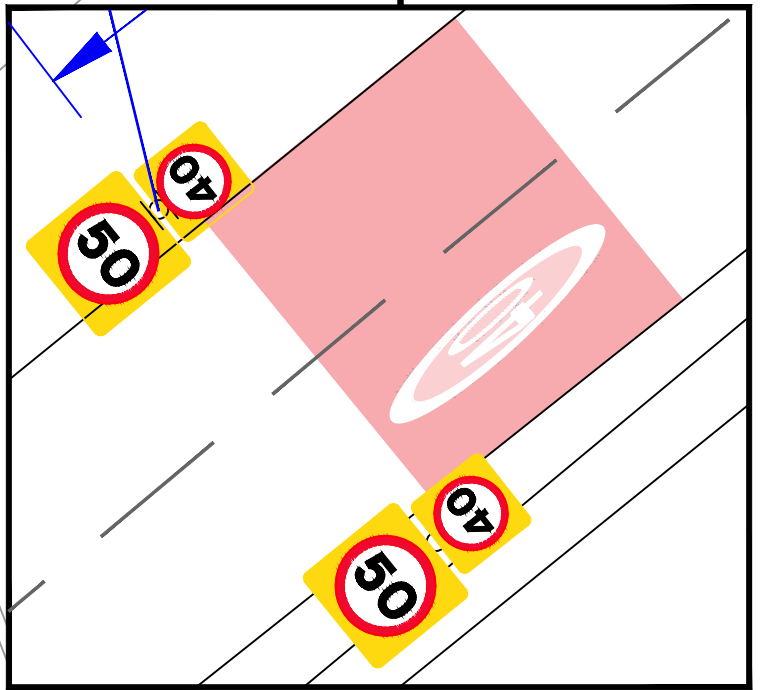

Current 40/50mph Speed Limit to be extended 176m north-east towards Barnsley.

Proposed 40/50mph Speed Limit.

176m

Existing 40/50mph Speed Limit.

Sheffield / BMBC boundary

A6135 Hood Hill

Hood Hill Farm

Sheffield / BMBC boundary

Warren Court

4a

WARREN LANE

Shelter

COMPUTER FILE NAME

BARNLSLEY
Metropolitan Borough Council

Scale NTS	
Drawn DS	Date JAN 2022
Checked DB	File 4198

Paul Castle
Service Director, Environment & Transport
Place Directorate
Westgate Plaza, Westgate, Barnsley, S70 2DR.
Tel. (01226) 773555 Fax. (01226) 772110

Project
**HOOD HILL, A6135, Barnsley
Proposed Speed Limit Reduction.**

Drawing No.
DS/4198/APPENDIX 1