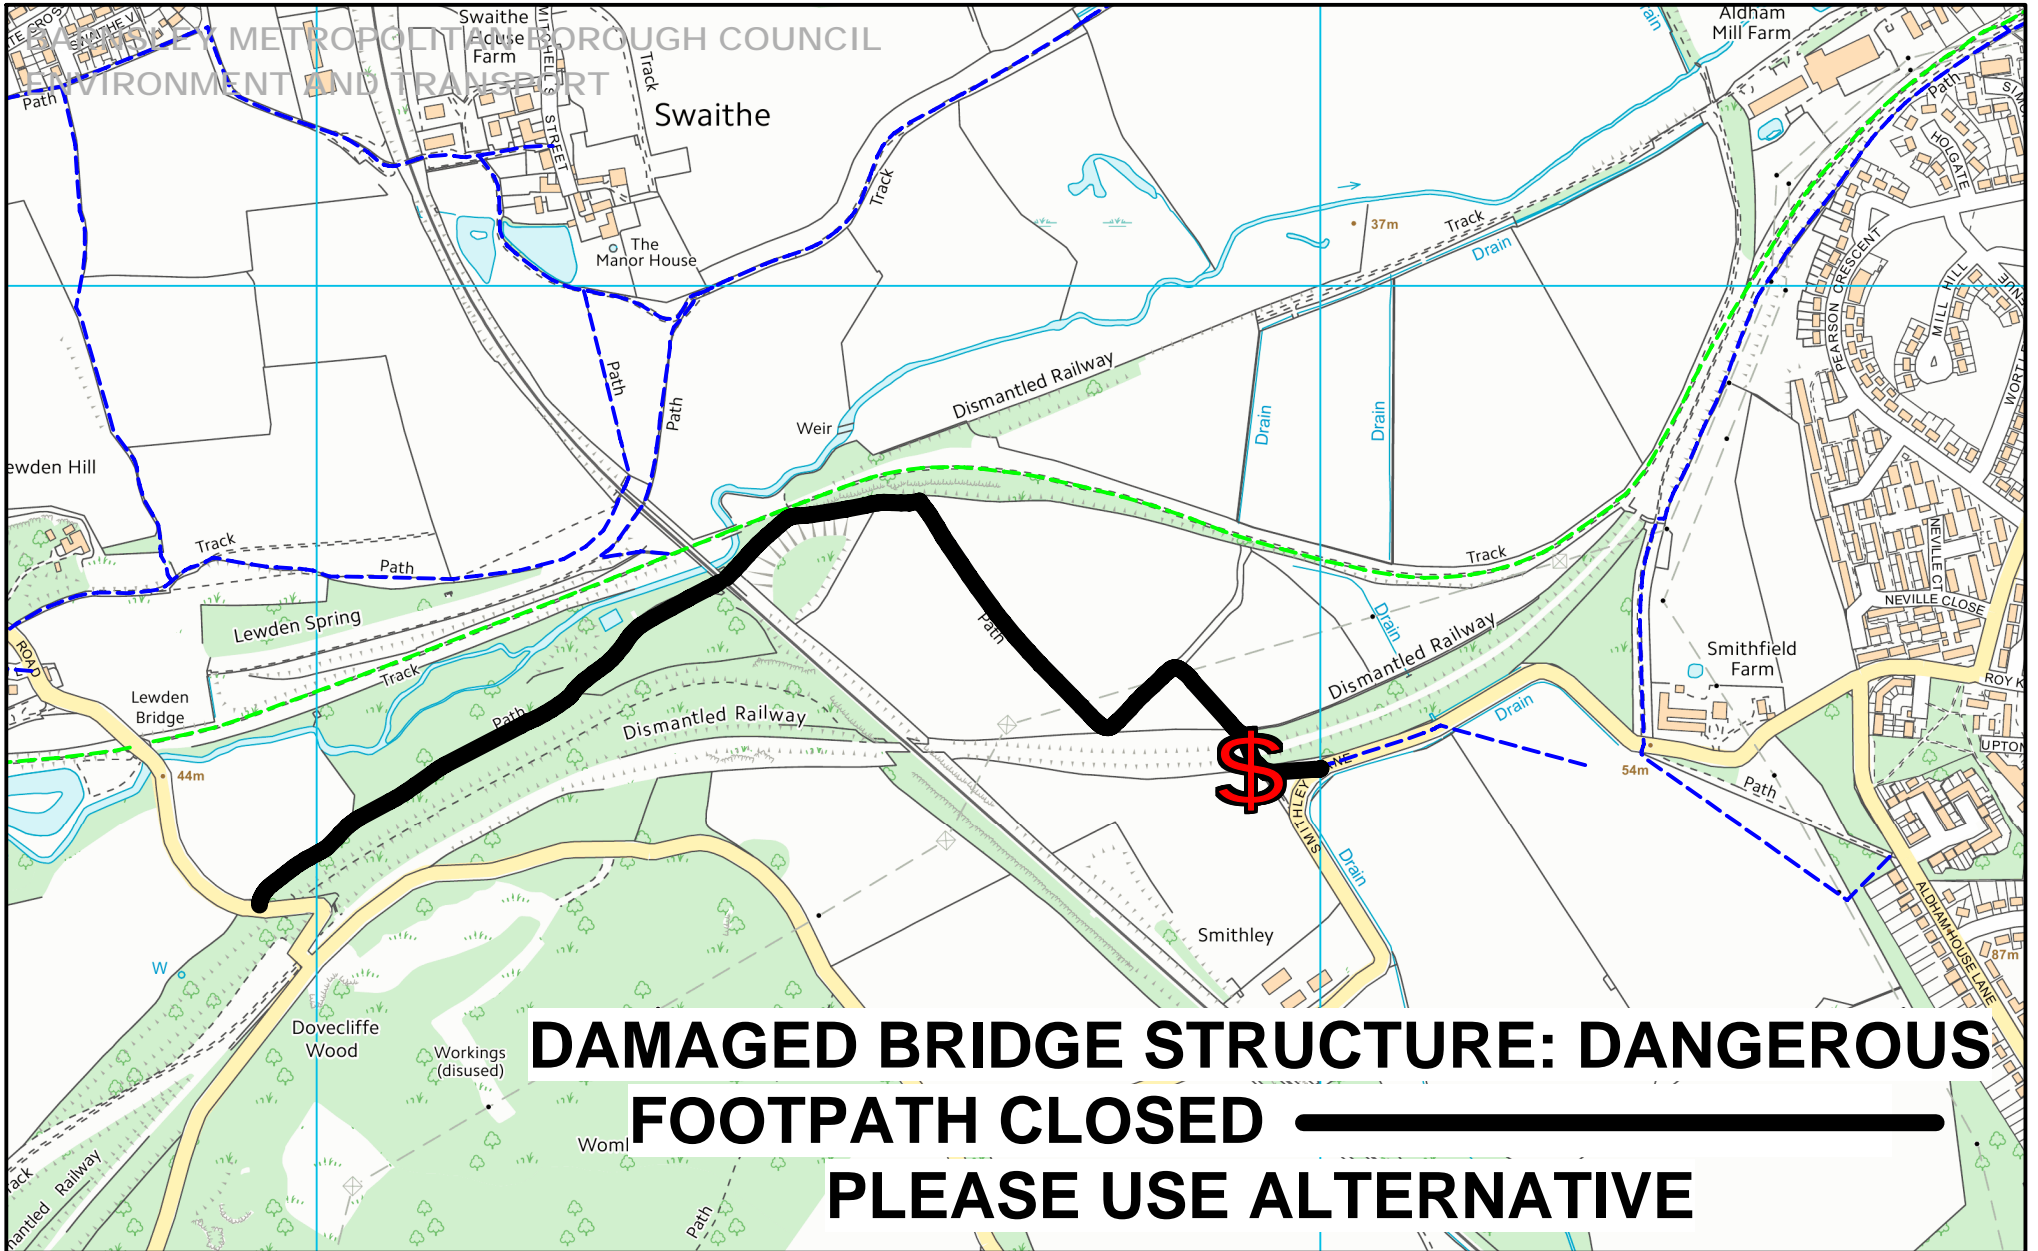

Layout width 267mm

- Public footpaths ————
- Public bridleways ————
- Permissive / other ————